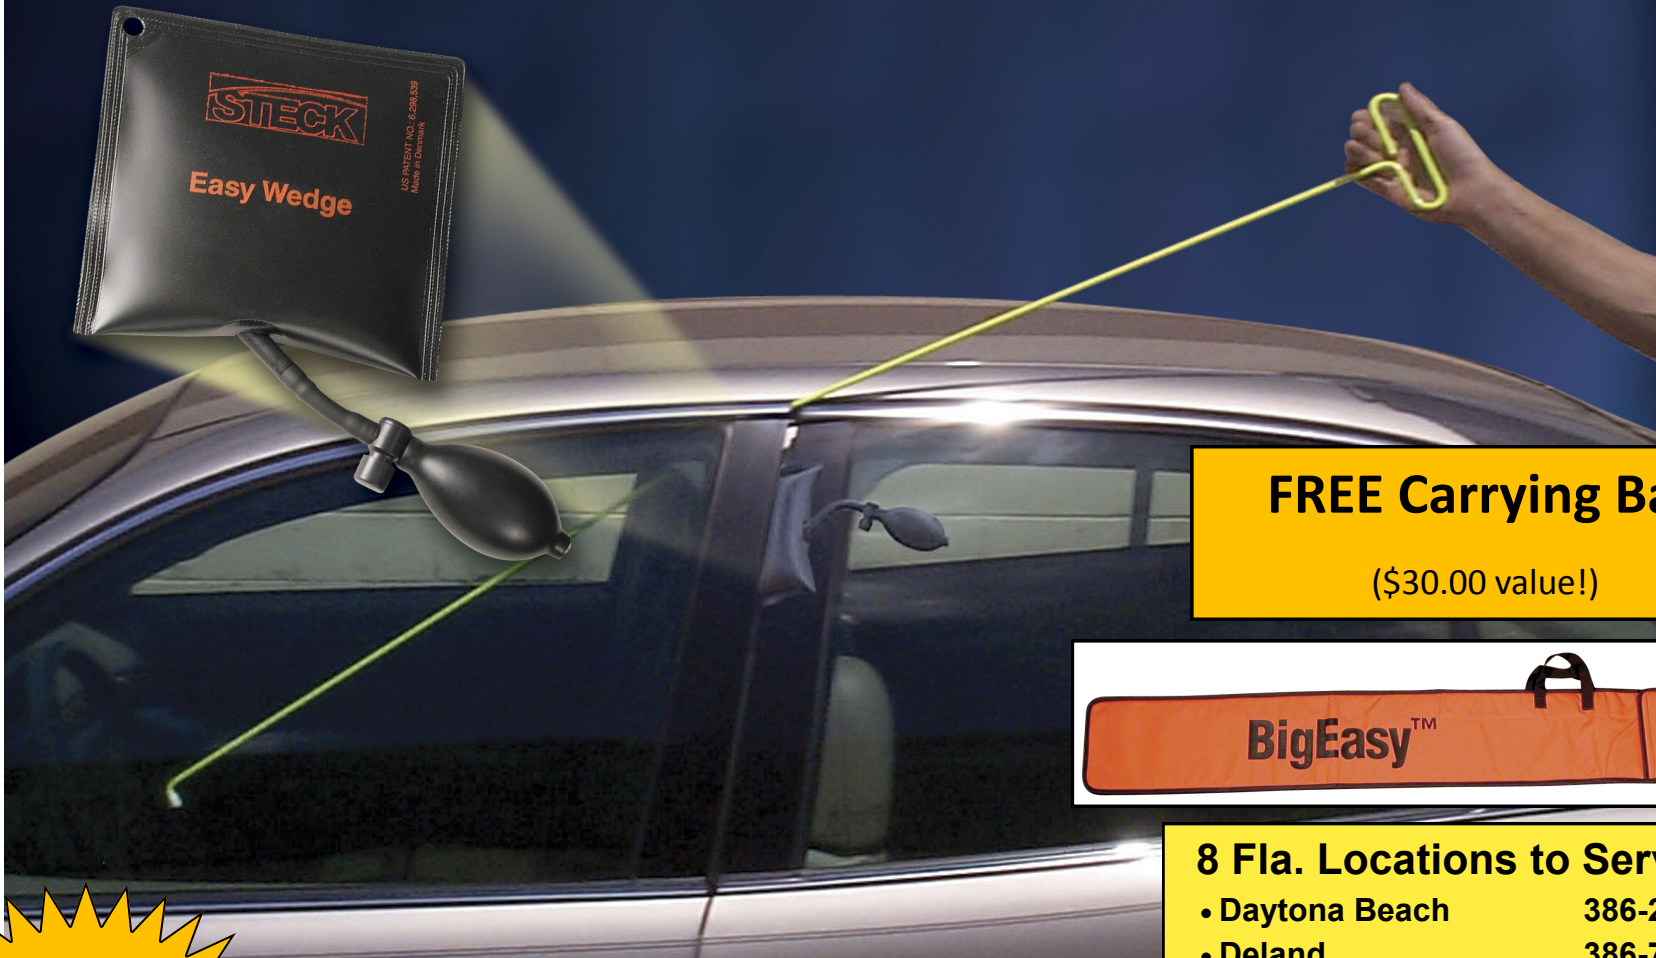

Ben's
PAINT
SUPPLY

Steck Big Easy Wedge Door Opening Kit

STECK
Innovative autobody tools and equipment

FREE Carrying Bag

(\$30.00 value!)

8 Fla. Locations to Serve You

- Daytona Beach 386-252-3817
- Deland 386-738-3672
- New Smyrna Beach 386-427-8080
- Gainesville 352-373-4002
- Longwood 407-265-2150
- Orlando 407-428-0140
- Kissimmee 407-944-8900
- Lakeland 863-688-5577

Only \$64.95
PLUS
Free Carrying Bag

BigEasy™ GLO / Easy Wedge Kit