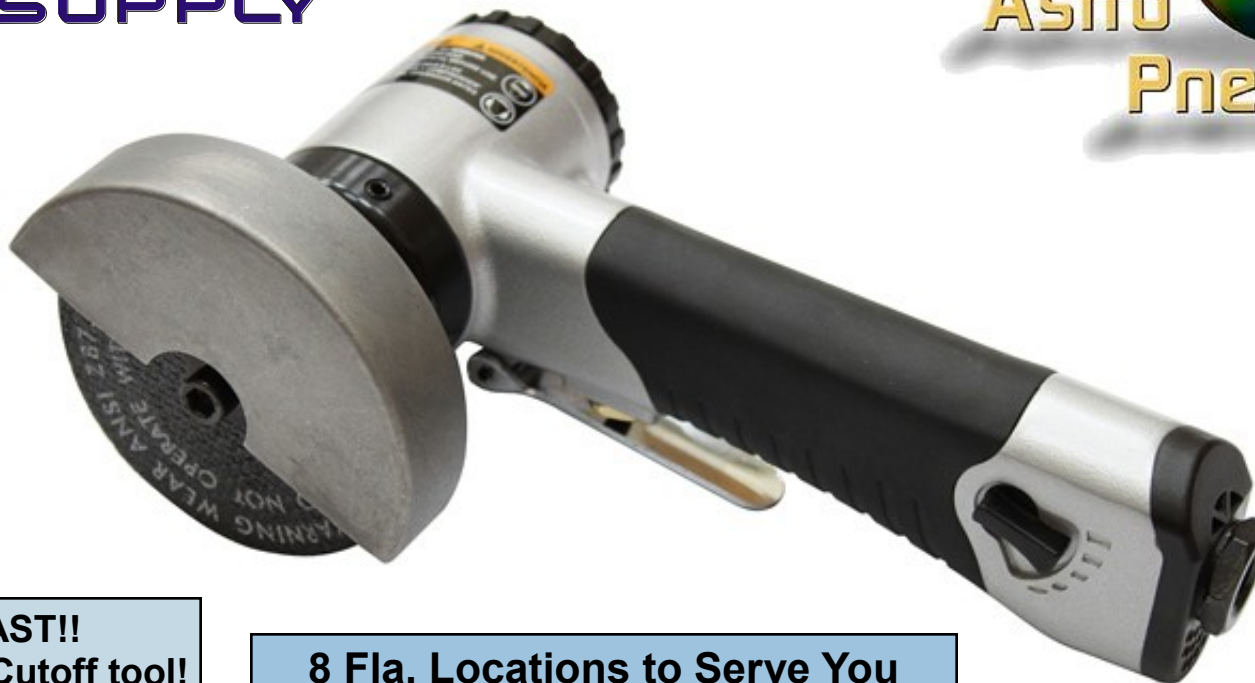

Beris
PAINT
SUPPLY

Astro
Pneumatic

**AT LAST!!
An INLINE Cutoff tool!**

- Greater Control
- Adjustable chrome plated spark guard
- Variable speed
- 15,000 RPM free speed
- Lock-out throttle protection

8 Fla. Locations to Serve You

Special Introductory Price

\$99.95!

(regular \$114.95)

Plus

5 Free Cutoff wheels!!